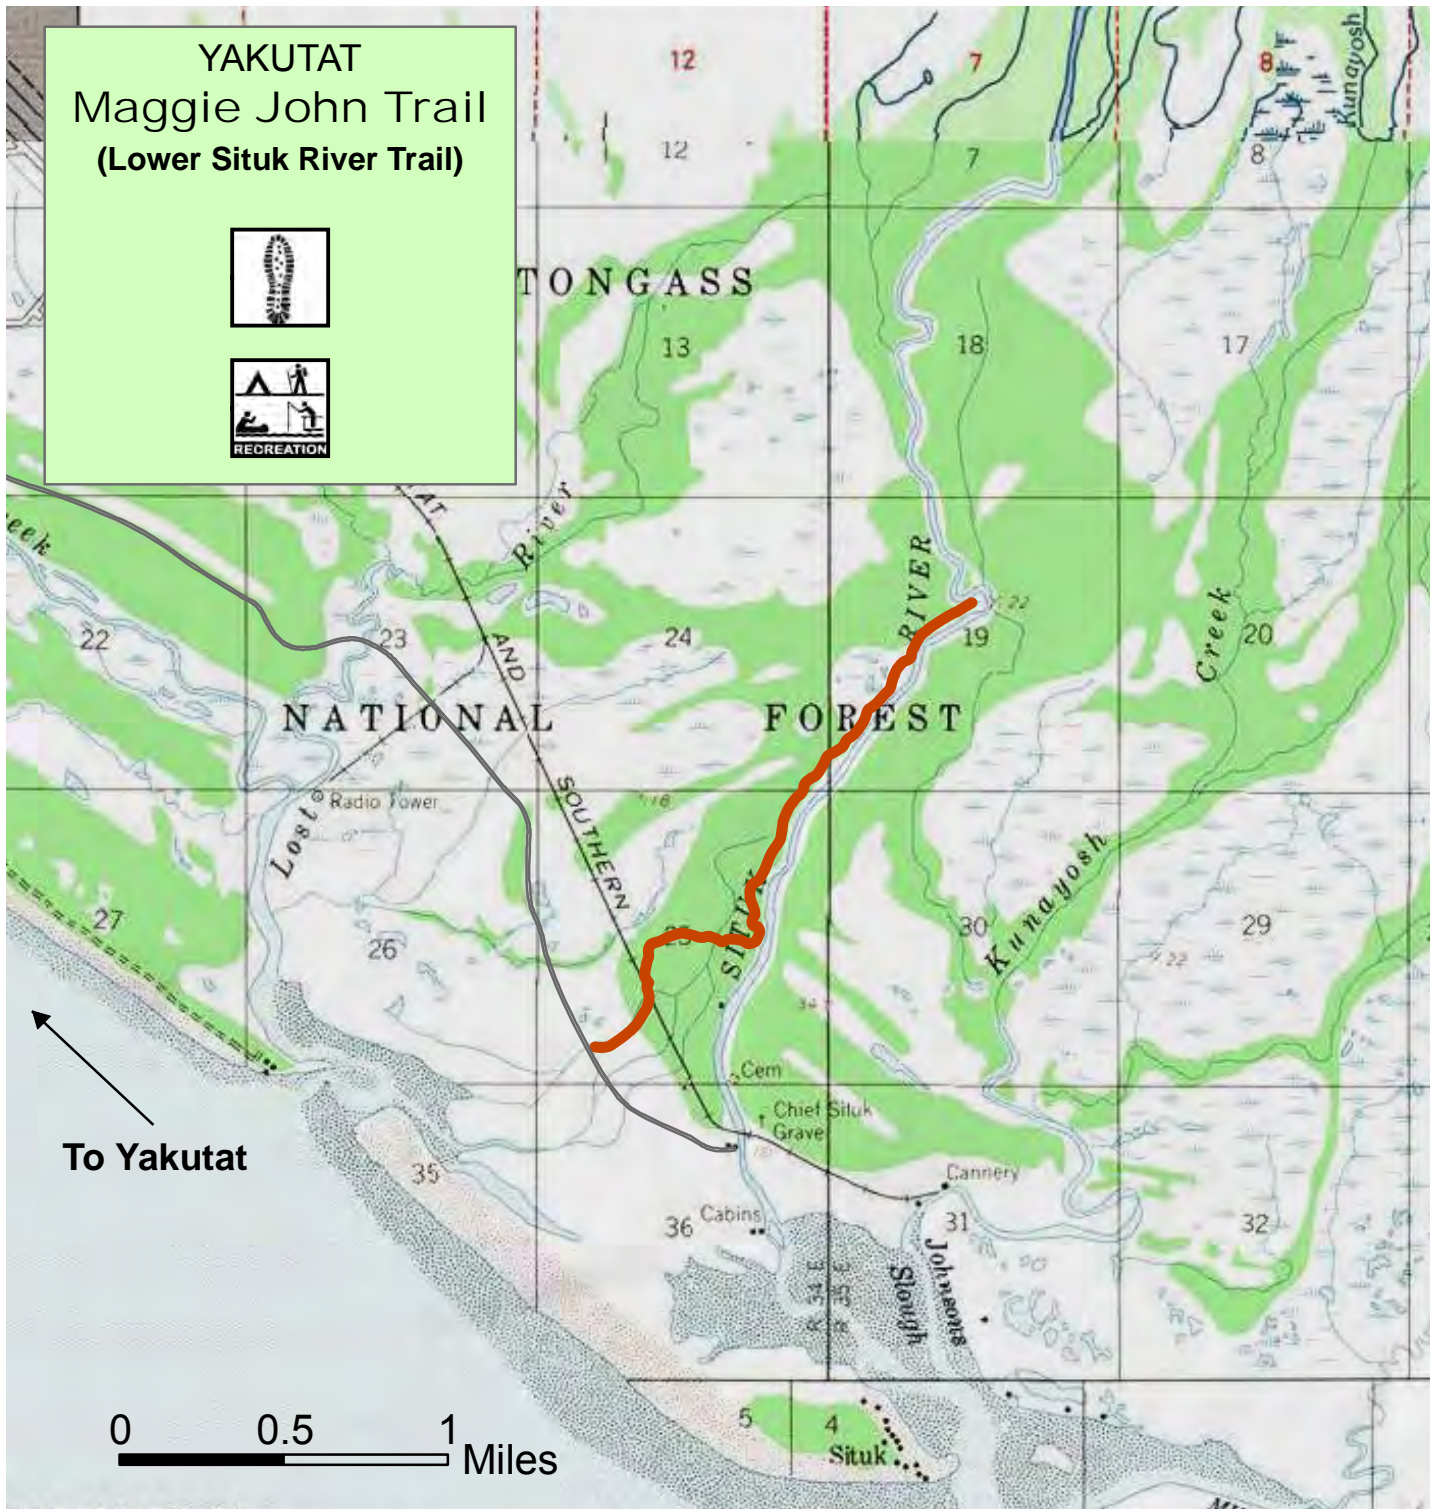

YAKUTAT
Maggie John Trail
(Lower Situk River Trail)

YAKUTAT SEAtails

Maps are for trip planning purposes only and should not be used for navigation. Also, use of these maps for commercial purposes is not authorized. Maps were created with a GIS based program TOPO! (www.nationalgeographic.com/topo) by SWCA, Inc. using "heads-up digitizing" (trail information from various sources that is not truth checked with GPS on the ground). We welcome corrections or comments about this trail by email: Trails@SEAtrails.org